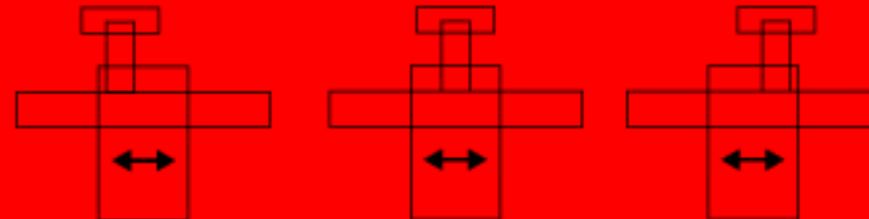

Wahl Linear Drive System